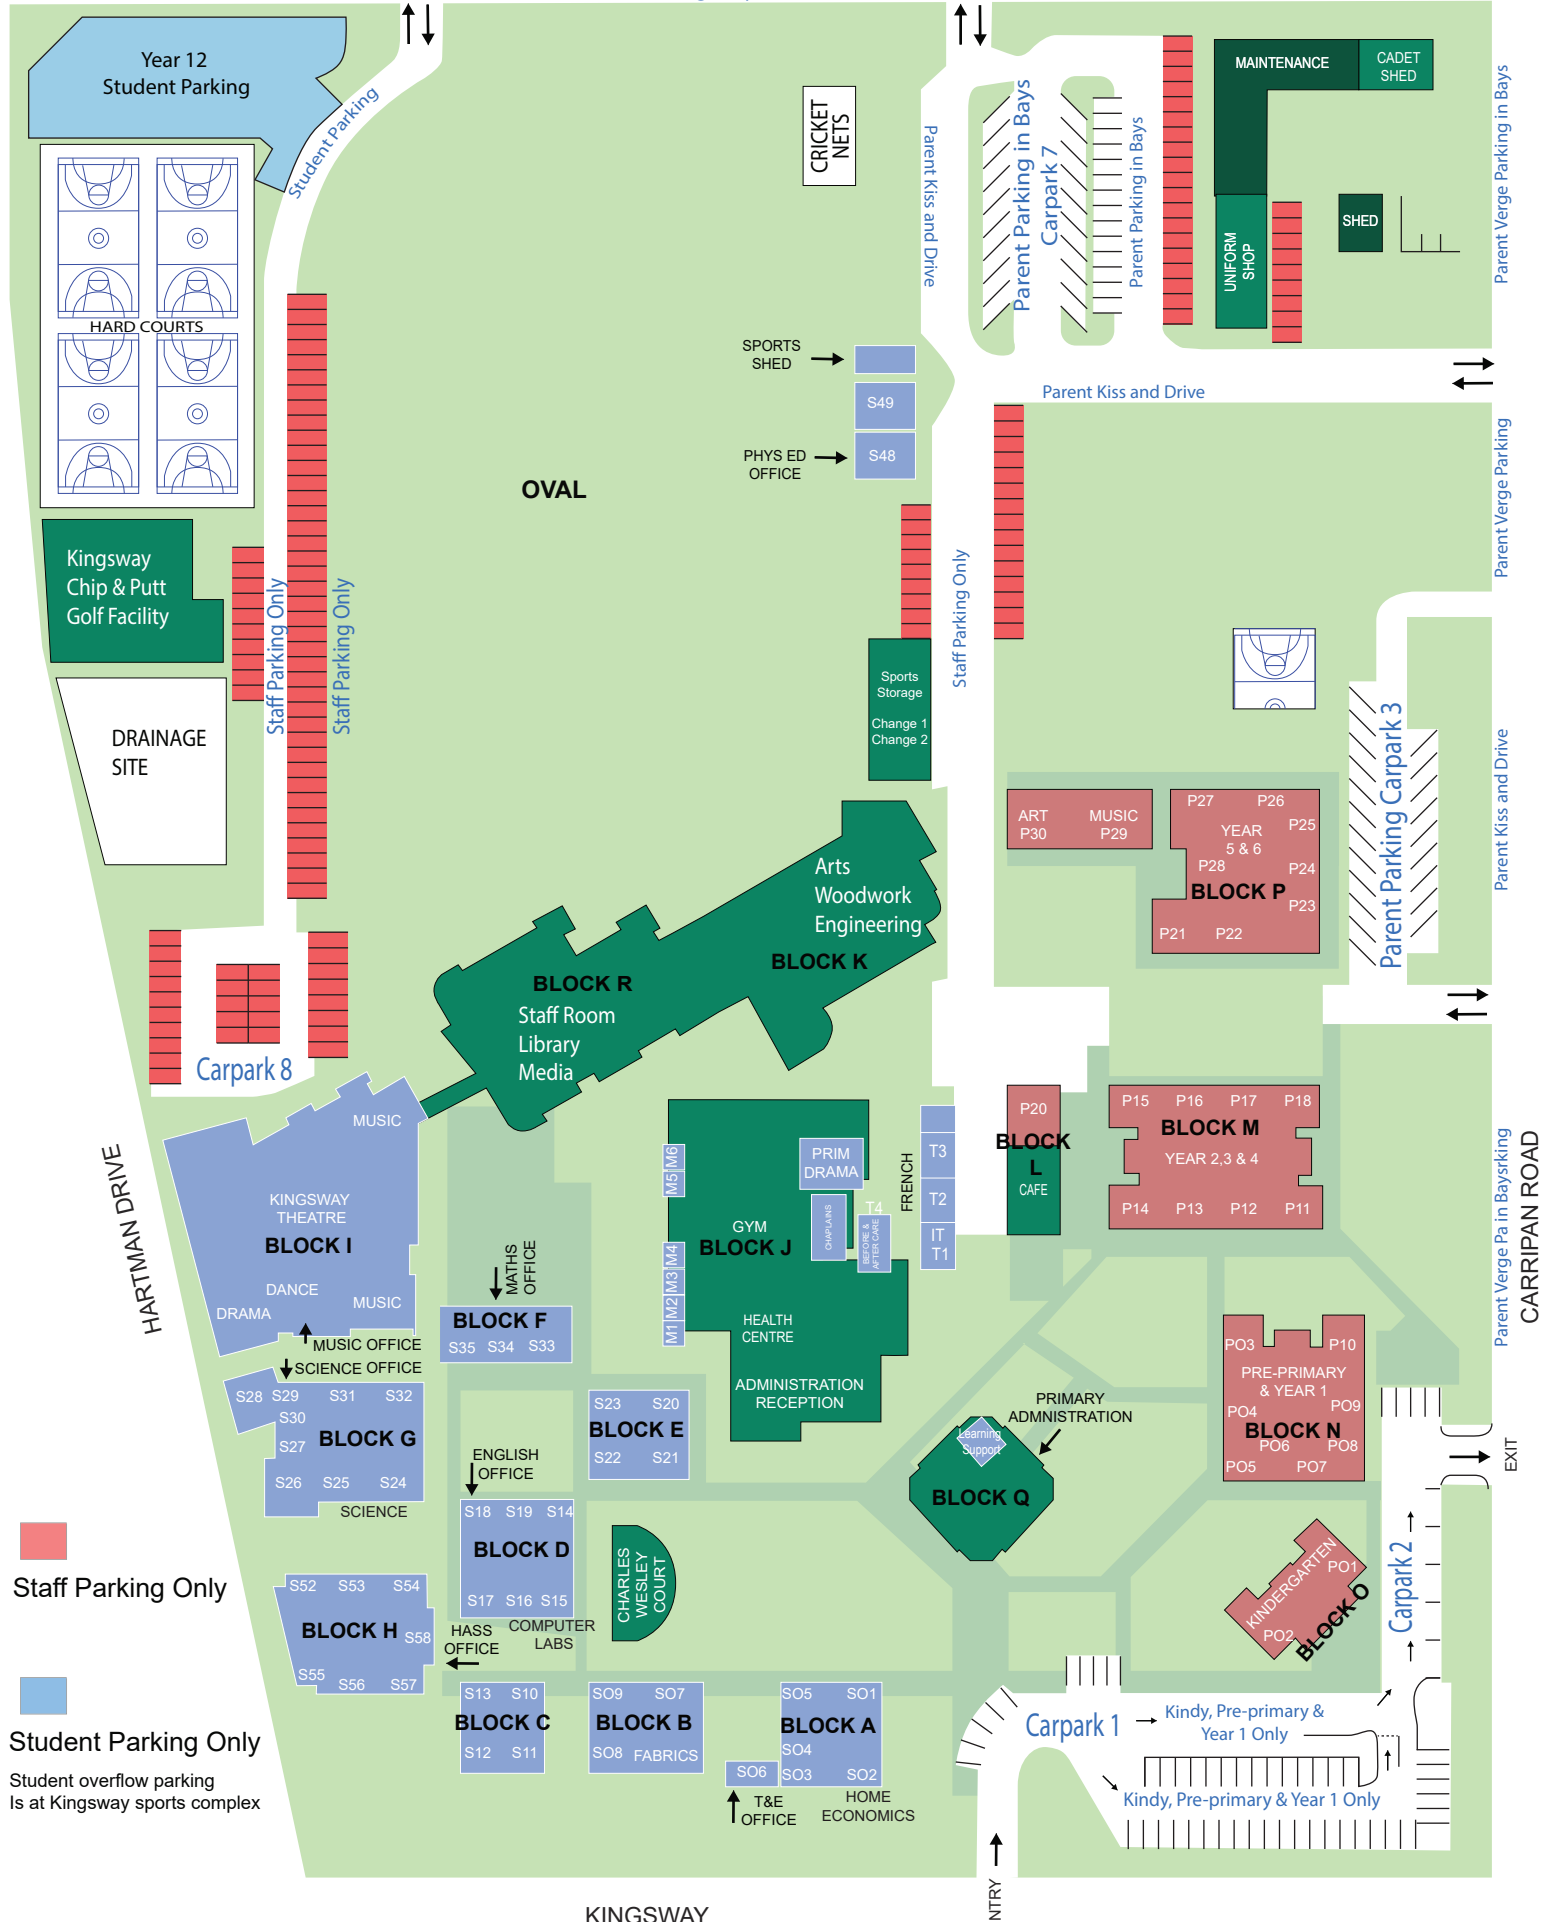

WESTPORT PARADE
BUS Parking Only

Year 12 & Parent Verge Parking In Bays

Staff Parking Only

Student Parking Only

Student overflow parking is at Kingsway sports complex

KINGSWAY Christian College

2025 Campus Map